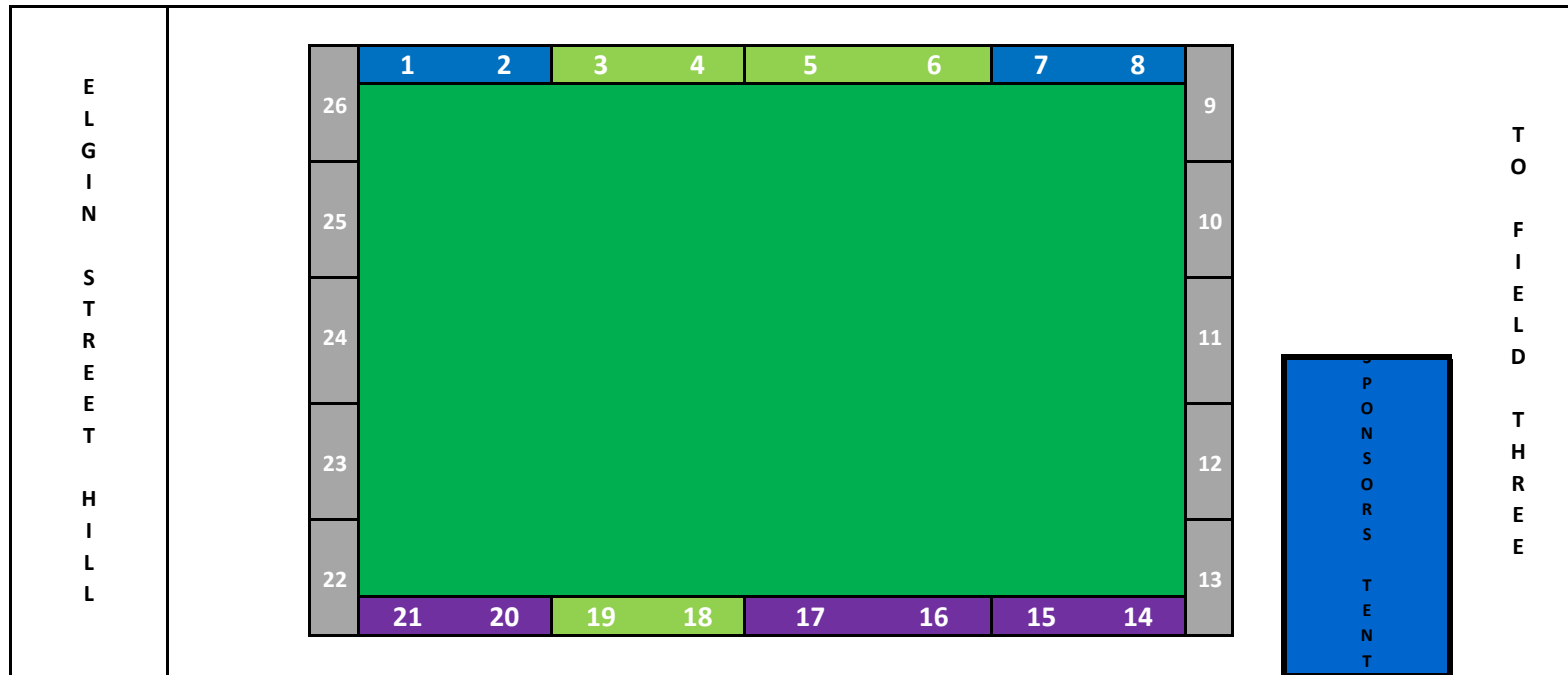

**PERIMETER SIGNAGE - SEASON 2012 (GREY LYNN PARK NUMBER 2)**

**RICHMOND ROVERS RUGBY LEAGUE CLUB ROOM**

AS OF 12/05/2009

	\$900
	\$1,500
	\$1,500
SOLD	

COMPANY SPONSORS							
1		9		14		22	
2		10		15		23	
3	Club sponsor	11		16		24	
4	Club sponsor	12		17		25	
5	Match day sponsor	13		18	Match day sponsor	26	
6	Match day sponsor			19	Match day sponsor		
7				20			
8				21			